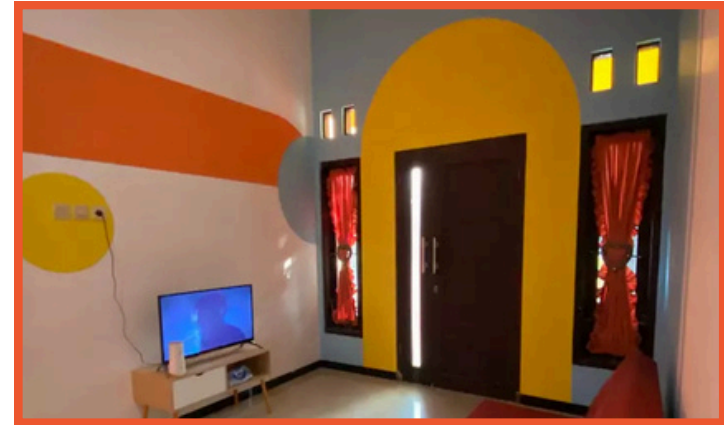

PORTOFOLIO

HAPPY MORNING HOMESTAY

Jl. Salakan 2 No.19, Wojo, Bangunharjo, Kec. Sewon, Kabupaten Bantul, Daerah Istimewa Yogyakarta 55188